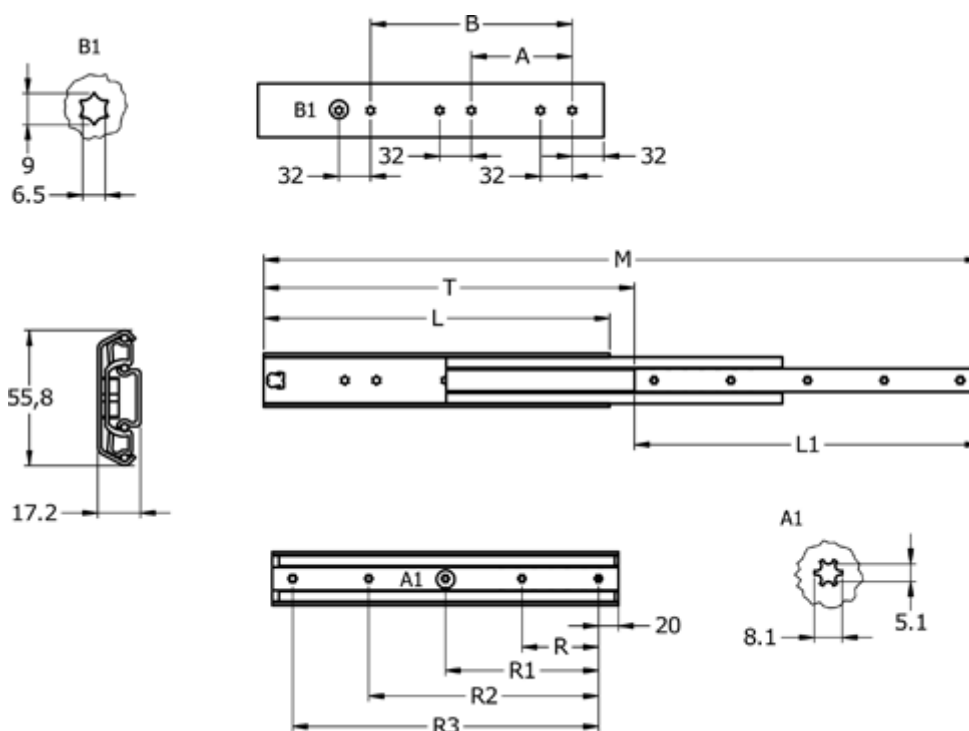

Article number: 11112S31

Description: Thomas Regout Telescopic Slide 11112S30 ULF HD D, 3-piece
Length 900 mm / load cap. 105 kg / extension 950 mm

Measures

A	= 448	R2 = 716
B	= 832	R3 = 716
L	= 1000	T = 1056
L1	= 994	
Load capacity side mounted	= 81	
M	= 2050	
R	= 239	
R1	= 477	